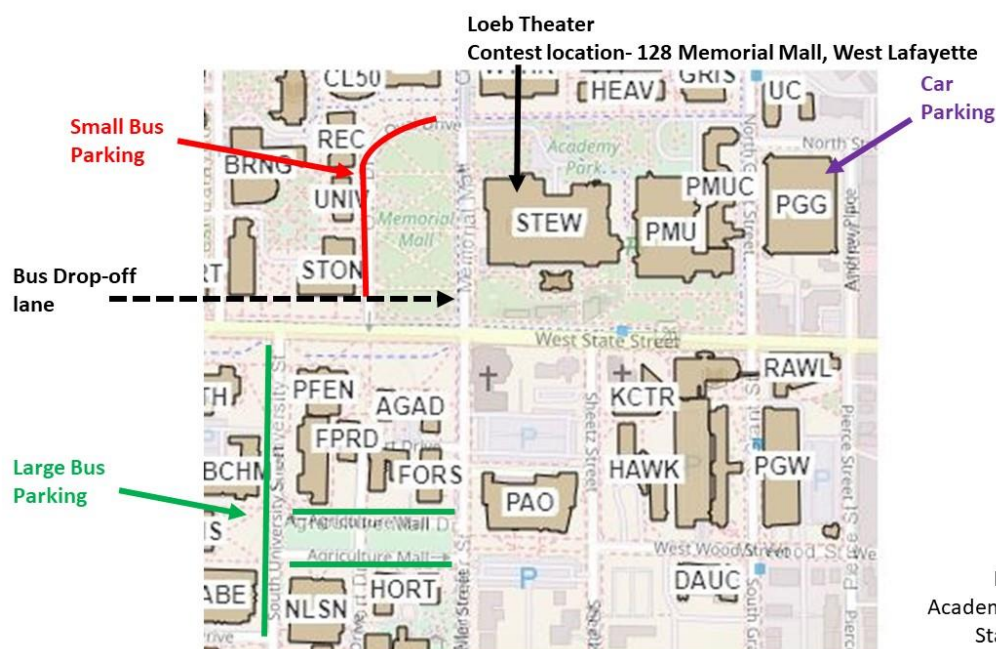

# 2022 Indiana Academic Super Bowl State Finals

May 7, 2022

Loeb Theater in Stewart Center, Purdue University – 128 Memorial Mall, West Lafayette

Below is a map showing parking for cars, mini buses, and regular buses.

A complete Purdue campus map is located at <https://www.purdue.edu/campus-map/>

Parking for cars is suggested in the Grant Street garage.

Parking fee: up to 1 hour \$3 – each additional hour \$1 per hour, max \$10 per day.

Round schedule (awards presented immediately following each round)

Math 10:30; English 11:30; Science 12:30; Fine Arts 1:30; Social Studies 2:30; Interdisciplinary 3:30

Contest products (letter jacket patches, lapel pin, keychain, etc) will be available for purchase.

There are several places in the basement of the Union you can get something to drink or eat.

View those options at

[https://union.purdue.edu/?\\_ga=2.191841646.538083044.1651236111-592527775.1643035248](https://union.purdue.edu/?_ga=2.191841646.538083044.1651236111-592527775.1643035248)