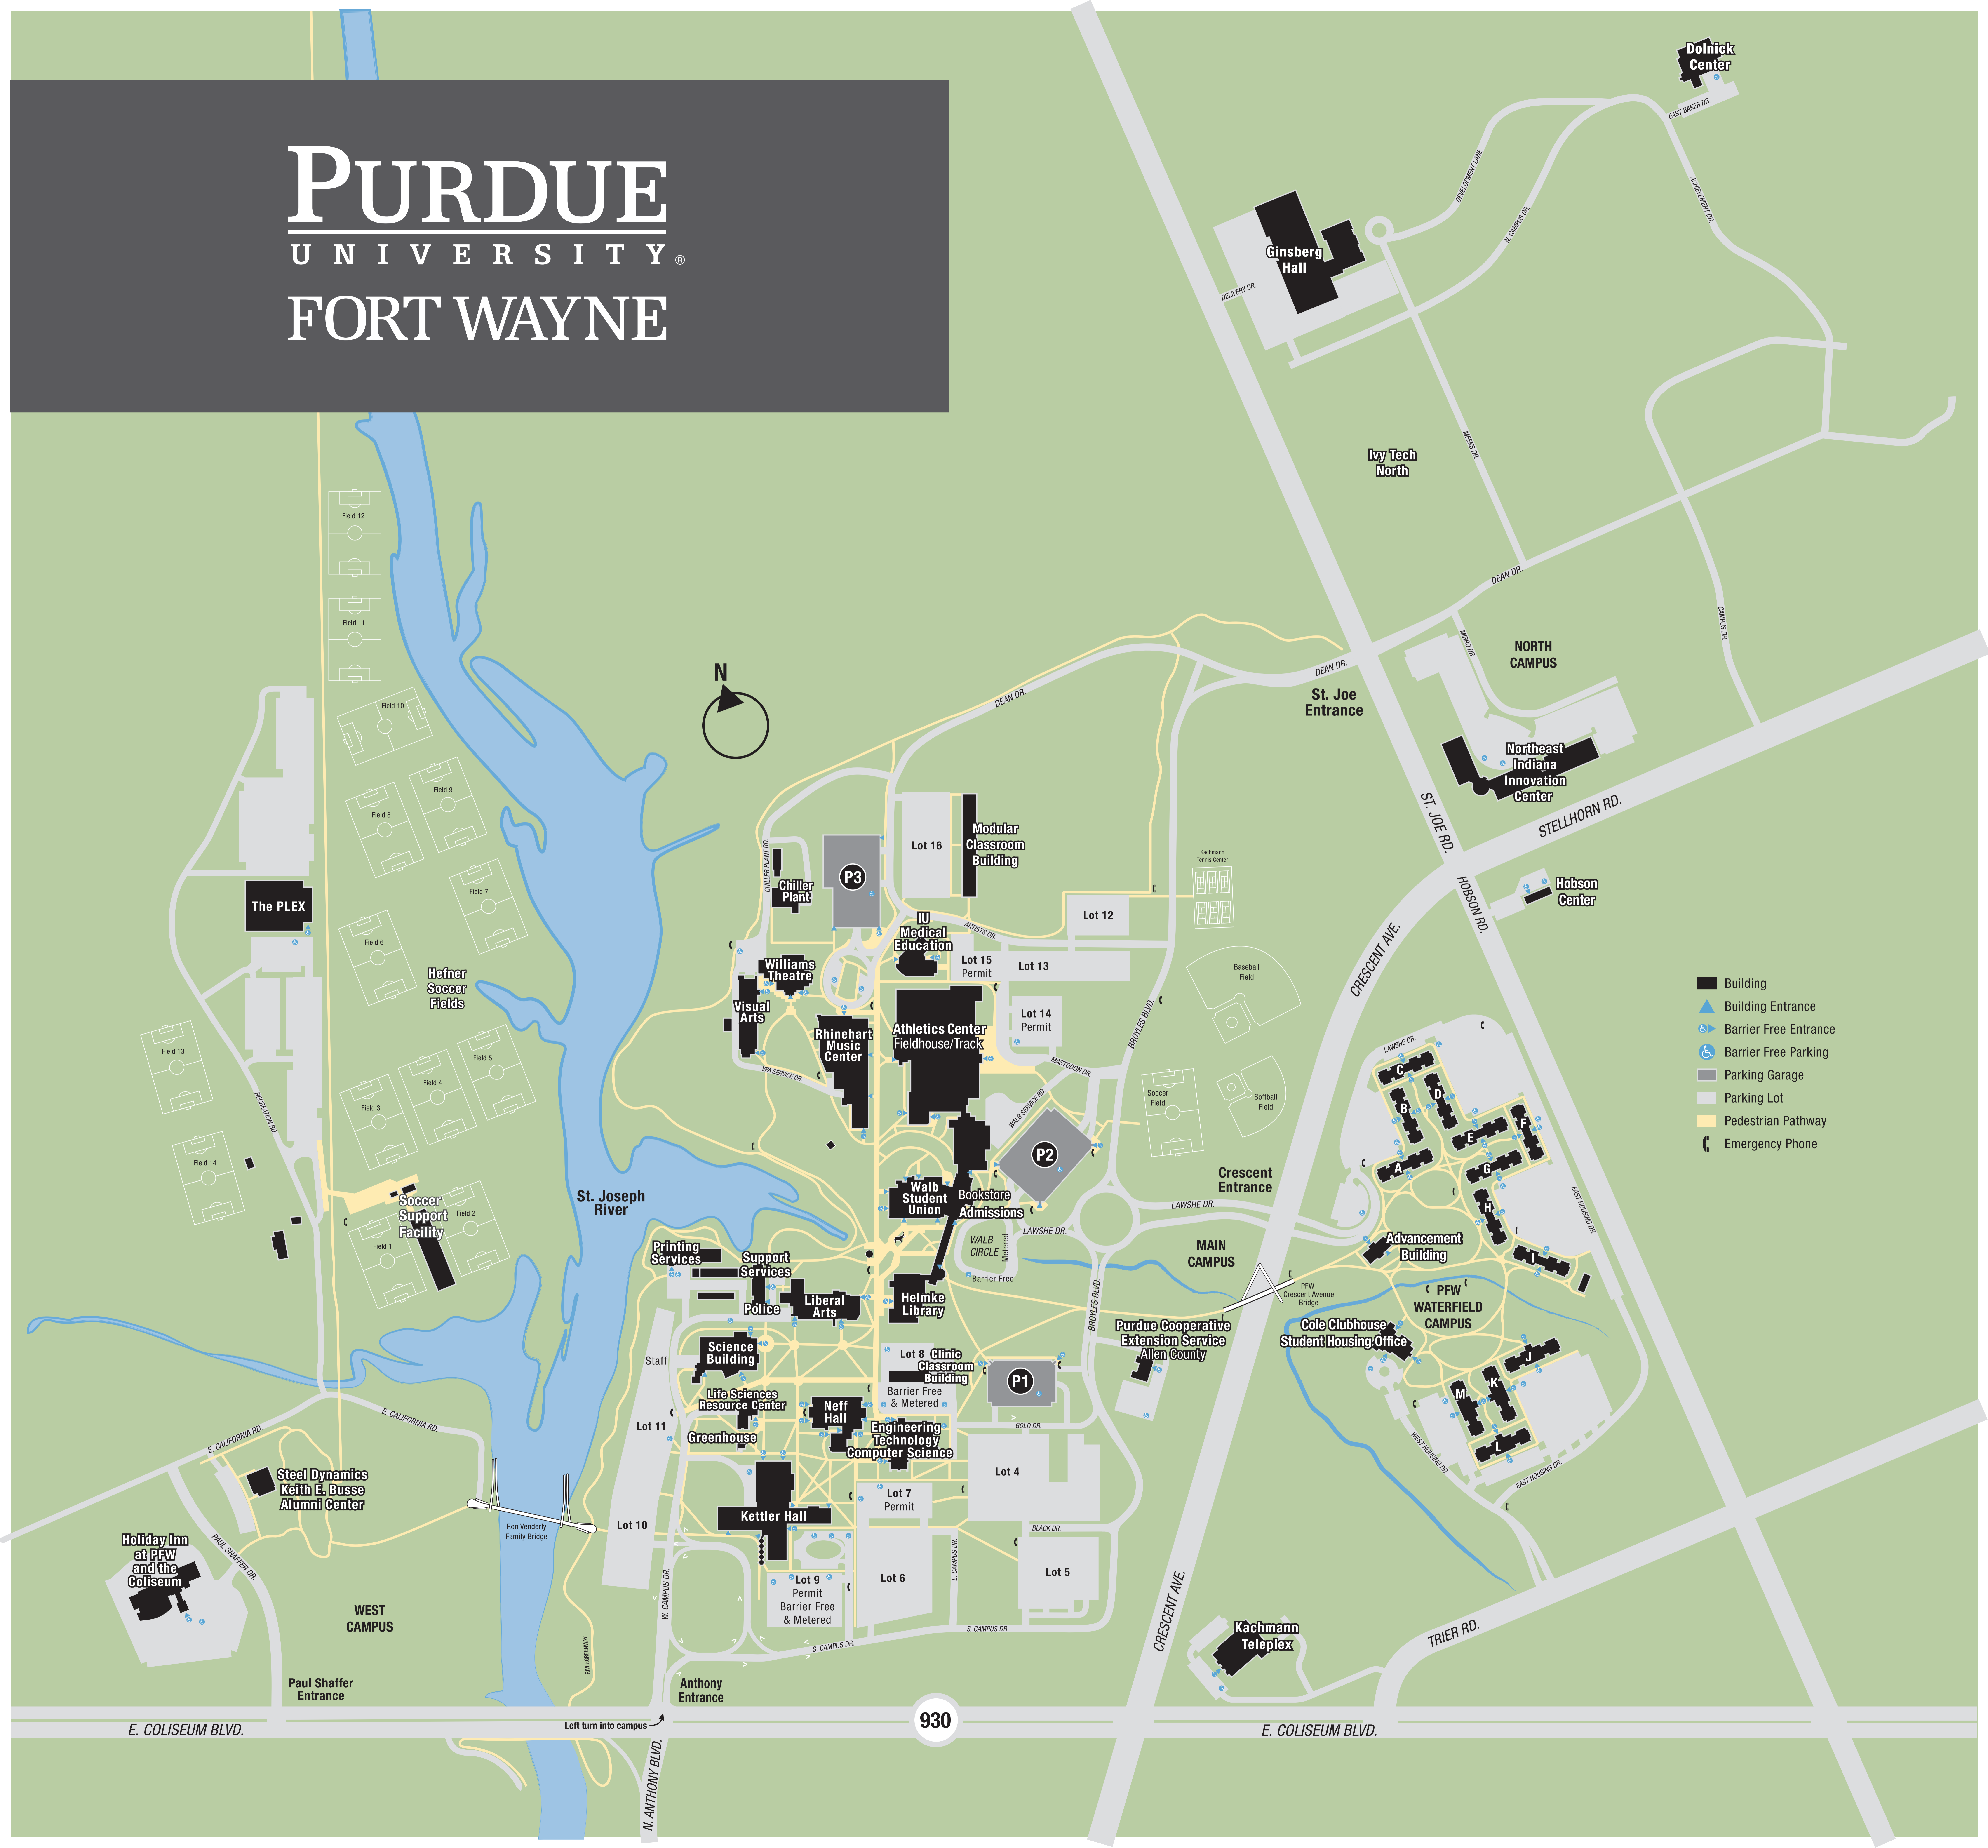

PURDUE UNIVERSITY®

FORT WAYNE

Dolnick Center

Ginsberg Hall

Ivy Tech North

NORTH CAMPUS

St. Joe Entrance

Northeast Indiana Innovation Center

STELLHORN RD.

Hobson Center

Modular Classroom Building

Lot 16

Lot 15 Permit

Lot 13

Lot 14 Permit

Lot 12

Lot 11

Lot 10

Lot 9 Permit Barrier Free & Metered

Lot 7 Permit

Lot 6

Lot 5

Lot 4

Lot 3

Lot 2

Lot 1

Lot 0

Lot -1

Lot -2

Lot -3

Lot -4

Lot -5

Lot -6

Lot -7

Lot -8

Lot -9

Lot -10

Lot -11

Lot -12

Lot -13

Lot -14

Lot -15

Lot -16

Lot -17

Lot -18

Lot -19

Lot -20

Lot -21

Lot -22

Lot -23

Lot -24

Lot -25

Lot -26

Lot -27

Lot -28

Lot -29

Lot -30

Lot -31

Lot -32

Lot -33

Lot -34

Lot -35

Lot -36

Lot -37

Lot -38

Lot -39

Lot -40

Lot -41

Lot -42

Lot -43

Lot -44

Lot -45

Lot -46

Lot -47

Lot -48

Lot -49

Lot -50

Lot -51

Lot -52

Lot -53

Lot -54

Lot -55

Lot -56

Lot -57

Lot -58

Lot -59

Lot -60

Lot -61

Lot -62

Lot -63

Lot -64

Lot -65

Lot -66

Lot -67

Lot -68

Lot -69

Lot -70

Lot -71

Lot -72

Lot -73

Lot -74

Lot -75

Lot -76

Lot -77

Lot -78

Lot -79

Lot -80

Lot -81

Lot -82

Lot -83

Lot -84

Lot -85

Lot -86

Lot -87

Lot -88

Lot -89

Lot -90

Lot -91

Lot -92

Lot -93

Lot -94

Lot -95

Lot -96

Lot -97

Lot -98

Lot -99

Lot -100

Lot -101

Lot -102

Lot -103

Lot -104

Lot -105

Lot -106

Lot -107

Lot -108

Lot -109

Lot -110

Lot -111

Lot -112

Lot -113

Lot -114

Lot -115

Lot -116

Lot -117

Lot -118

Lot -119

Lot -120

Lot -121

Lot -122

Lot -123

Lot -124

Lot -125

Lot -126

Lot -127

Lot -128

Lot -129

Lot -130

Lot -131

Lot -132

Lot -133

Lot -134

Lot -135

Lot -136

Lot -137

Lot -138

Lot -139

Lot -140

Lot -141

Lot -142

Lot -143

Lot -144

Lot -145

Lot -146

Lot -147

Lot -148

Lot -149

Lot -150

Lot -151

Lot -152

Lot -153

Lot -154

Lot -155

Lot -156

Lot -157

Lot -158

Lot -159

Lot -160

Lot -161

Lot -162

Lot -163

Lot -164

Lot -165

Lot -166

Lot -167

Lot -168

Lot -169

Lot -170

Lot -171

Lot -172

Lot -173

Lot -174

Lot -175

Lot -176

Lot -177

Lot -178

Lot -179

Lot -180

Lot -181

Lot -182

Lot -183

Lot -184

Lot -185

Lot -186

Lot -187

Lot -188

Lot -189

Lot -190

Lot -191

Lot -192

Lot -193

Lot -194

Lot -195

Lot -196

Lot -197

Lot -198

Lot -199

Lot -200

Lot -201

Lot -202

Lot -203

Lot -204

Lot -205

Lot -206

Lot -207

Lot -208

Lot -209

Lot -210

Lot -211

Lot -212

Lot -213

Lot -214

Lot -215

Lot -216

Lot -217

Lot -218

Lot -219

Lot -220

Lot -221

Lot -222

Lot -223

Lot -224

Lot -225

Lot -226

Lot -227

Lot -228

Lot -229

Lot -230