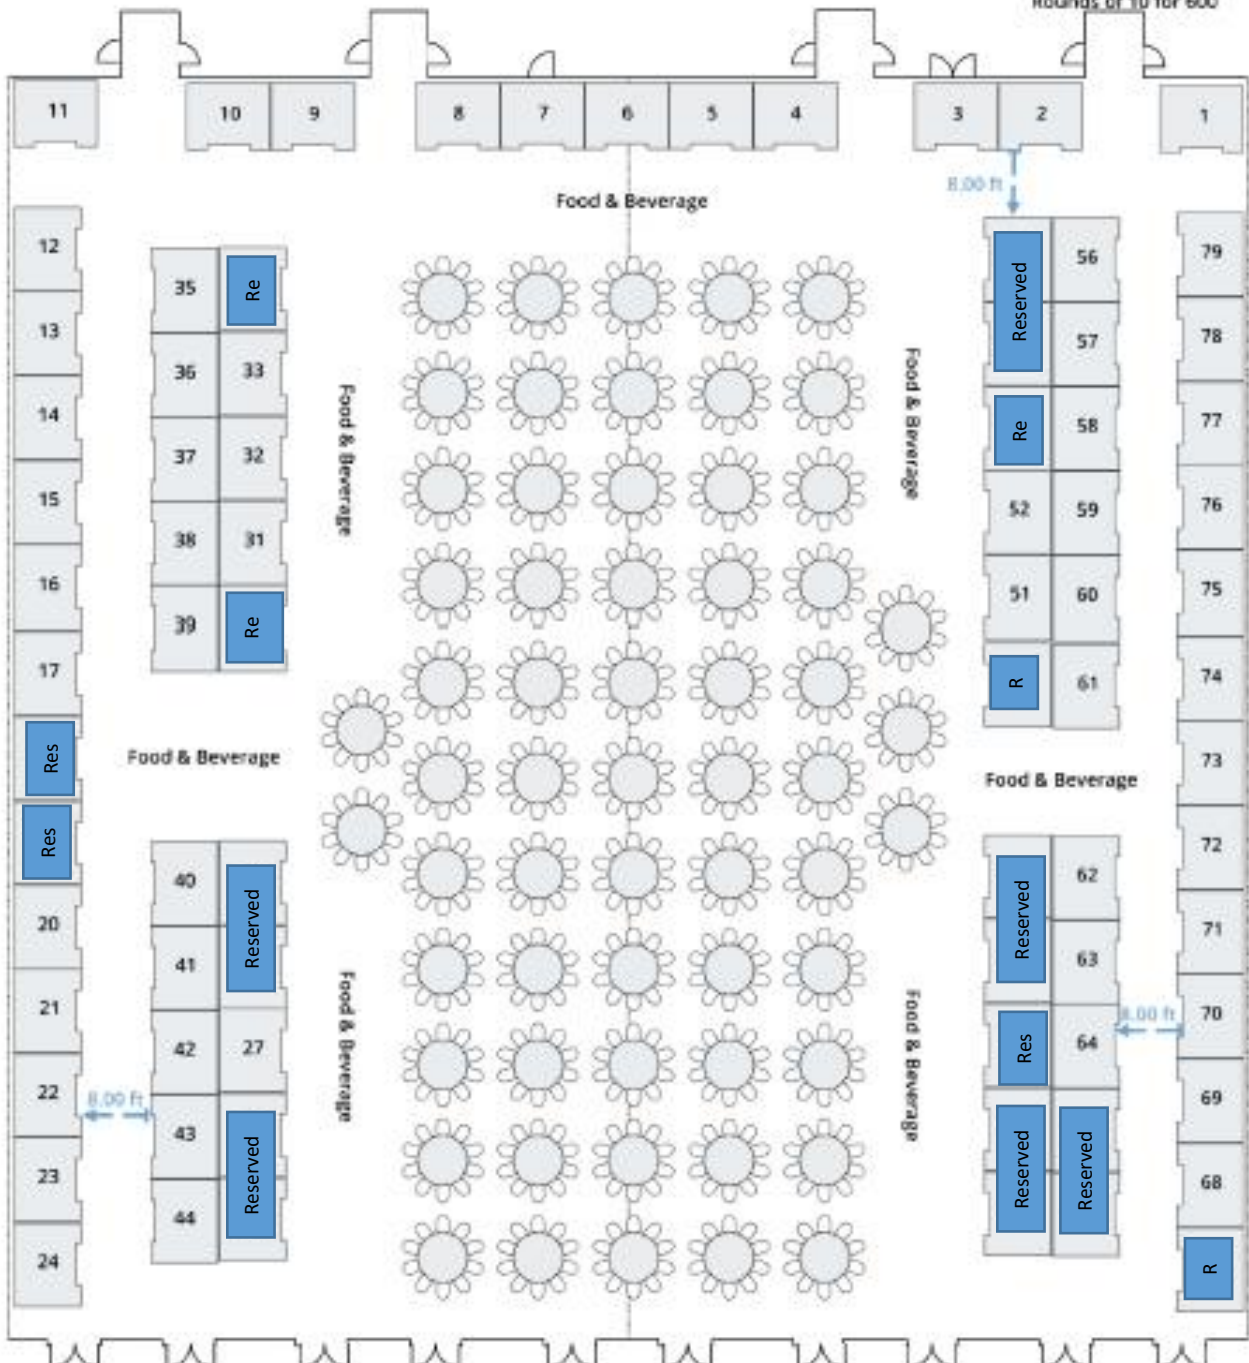

IASP Fall Professionals Conference
JW Marriott White River Ballroom – 2020

Service Entrance

IASP EXHIBITOR BOOTH MAP
 79 Booths
 Rounds of 10 for 600

Participant Entrance